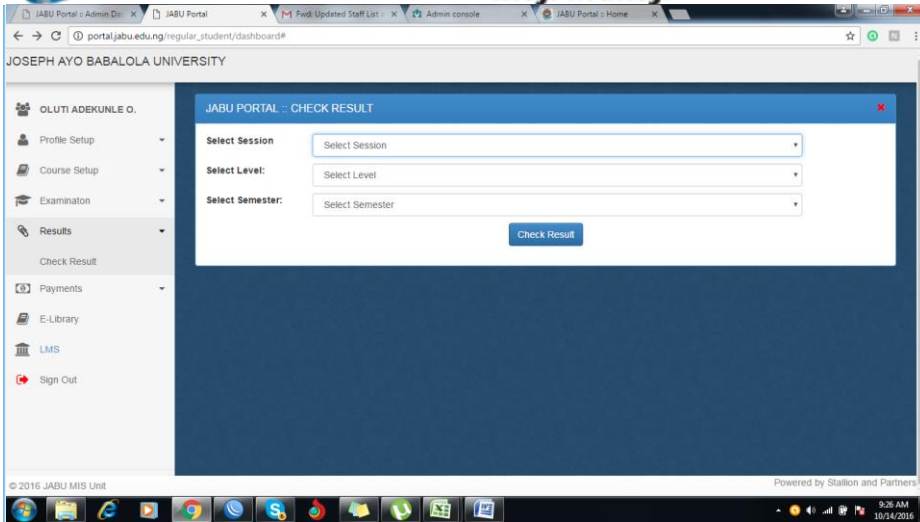

Joseph Ayo Babalola University
Ikeji-Arakeji

[CLICK HERE TO CHECK RESULT](#)

HOW TO CHECK YOUR SEMESTER RESULT

LOG IN WITH YOUR USERNAME: MATRIC NO AND PASSWORD

Commented [11]: STUDENT LOGIN
Insert your Matric number as Username followed by your portal password
Click Login button to access your Dashboard

Joseph Ayo Babalola University Ikeji-Arakeji

Commented [12]: At the Student Dashboard
Go to Results
Click the drop down Arrow
Click on check Result, a dialog box for CHECK RESULT will be displayed.
Select Session e.g 2015/2016
Select corresponding Level for the Session i.e the level you are for the session selected.
Select Semester i.e First semester or Second Semester. Then
Click on Check Result Button TO VIEW YOUR RESULT